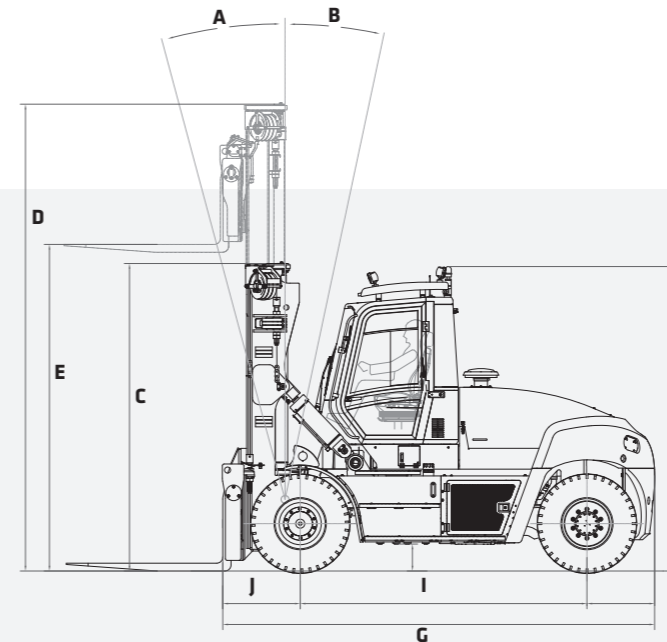

MAST		
TYPE		
Duplex		
*Height Maximum	148"	3 761 mm
*OALH	140"	3 545 mm
*Extended	212"	5 380 mm
*Freelift	-	-
Fork Type	Pin	
Carriage Type	Hook	

\* All imperial numbers have been rounded to the nearest whole number.  
\*Additional mast heights available

**30,870 lbs**  
Rated Load Capacity  
**40,120 lbs**  
Weight Without Load  
**130"**  
Wheelbase  
**Cummins Diesel**  
Engine

**DIMENSIONS**

DIMENSIONS		
MAST		
A	Forward Tilt	12°
B	Back Tilt	15°
C	Height Lowered	140" 3 545 mm
D	Height Extended	212" 5 380 mm
E	Lift Height	148" 3 760 mm
OVERALL		
F	Cab height	138" 3 510 mm
G	Length to Load Face	196" 4 970 mm
H	Width	103" 2 618 mm
I	Wheelbase	130" 3 300 mm
J	Load Distance	35" 891 mm
FORK		
	Thickness	3.5" 90 mm
	Width	8" 200 mm
	Length	96" 2 440 mm
CARRIAGE		
K	Width	99" 2 520 mm
FORK SPREAD		
L	In-In Minimum	3.4" 86 mm
M	Out-Out Maximum	94.3" 2 396 mm
GROUND CLEARANCE		
	Minimum Ground Clearance	11.8" 300 mm
AISLE WIDTH		
	With Load Length	319" 8 102 mm
TURNING RADIUS		
N	Outside	180" 4 571 mm