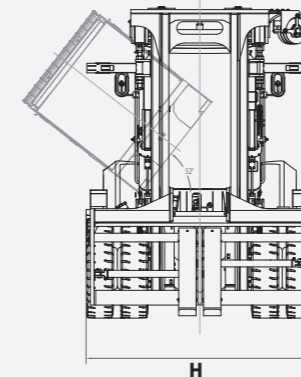

MAST		
TYPE		
Duplex		
*Height Maximum	148"	3 761 mm
*OALH	140"	3 545 mm
*Extended	212"	5 380 mm
*Freelift	-	-
Fork Type	Pin	
Carriage Type	Hook	

\* All imperial numbers have been rounded to the nearest whole number.  
\*Additional mast heights available

**30,870 lbs**  
Rated Load Capacity  
**40,120 lbs**  
Weight Without Load  
**130"**  
Wheelbase  
**Cummins Diesel**  
Engine

**DIMENSIONS**

DIMENSIONS		
MAST		
A	Forward Tilt	12°
B	Back Tilt	15°
C	Height Lowered	140" 3 545 mm
D	Height Extended	212" 5 380 mm
E	Lift Height	148" 3 760 mm
OVERALL		
F	Cab height	138" 3 510 mm
G	Length to Load Face	196" 4 970 mm
H	Width	103" 2 618 mm
I	Wheelbase	130" 3 300 mm
J	Load Distance	35" 891 mm
FORK		
	Thickness	3.5" 90 mm
	Width	8" 200 mm
	Length	96" 2 440 mm
CARRIAGE		
K	Width	99" 2 520 mm
FORK SPREAD		
L	In-In Minimum	3.4" 86 mm
M	Out-Out Maximum	94.3" 2 396 mm
GROUND CLEARANCE		
	Minimum Ground Clearance	11.8" 300 mm
AISLE WIDTH		
	With Load Length	319" 8 102 mm
TURNING RADIUS		
N	Outside	180" 4 571 mm