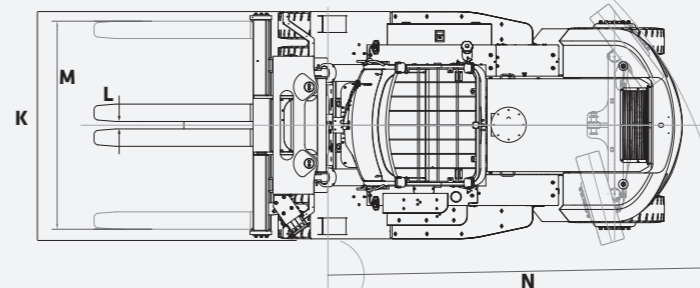

MAST		
TYPE		
Duplex		
*Height Maximum	148"	3 761 mm
*OALH	140"	3 545 mm
*Extended	212"	5 380 mm
*Freelift	-	-
Fork Type	Pin	
Carriage Type	Hook	

\* All imperial numbers have been rounded to the nearest whole number.  
\*Additional mast heights available

**30,870 lbs**  
Rated Load Capacity  
**40,120 lbs**  
Weight Without Load  
**130"**  
Wheelbase  
**Cummins Diesel**  
Engine

**DIMENSIONS**

DIMENSIONS		
MAST		
A	Forward Tilt	12°
B	Back Tilt	15°
C	Height Lowered	140" 3 545 mm
D	Height Extended	212" 5 380 mm
E	Lift Height	148" 3 760 mm
OVERALL		
F	Cab height	138" 3 510 mm
G	Length to Load Face	196" 4 970 mm
H	Width	103" 2 618 mm
I	Wheelbase	130" 3 300 mm
J	Load Distance	35" 891 mm
FORK		
	Thickness	3.5" 90 mm
	Width	8" 200 mm
	Length	96" 2 440 mm
CARRIAGE		
K	Width	99" 2 520 mm
FORK SPREAD		
L	In-In Minimum	3.4" 86 mm
M	Out-Out Maximum	94.3" 2 396 mm
GROUND CLEARANCE		
	Minimum Ground Clearance	11.8" 300 mm
AISLE WIDTH		
	With Load Length	319" 8 102 mm
TURNING RADIUS		
N	Outside	180" 4 571 mm