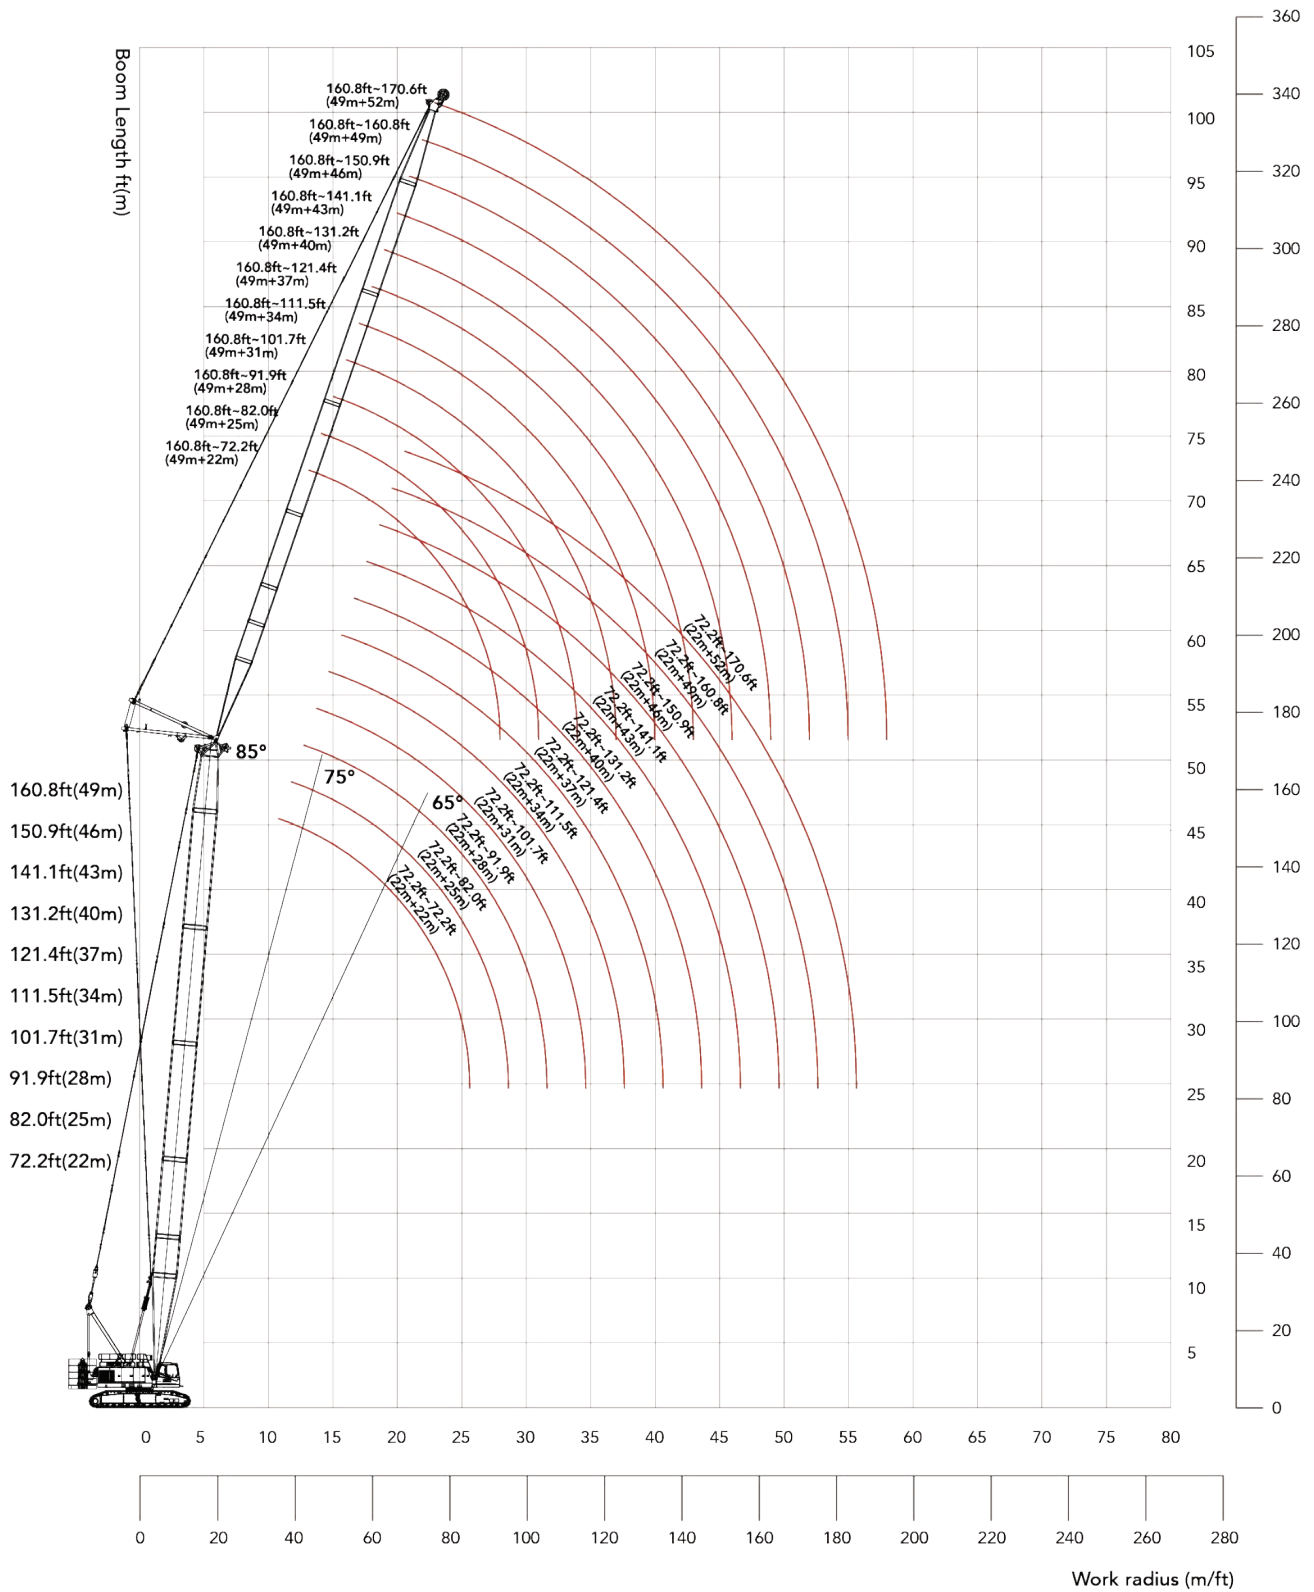

SCA1350A | WORKING RADIUS IN LJ CONFIGURATION

In the interest of continual equipment development, SANY America, Inc. reserves the right to change these specifications at any time without prior notification. Refer to machine's load chart. Capacities are in Klb.