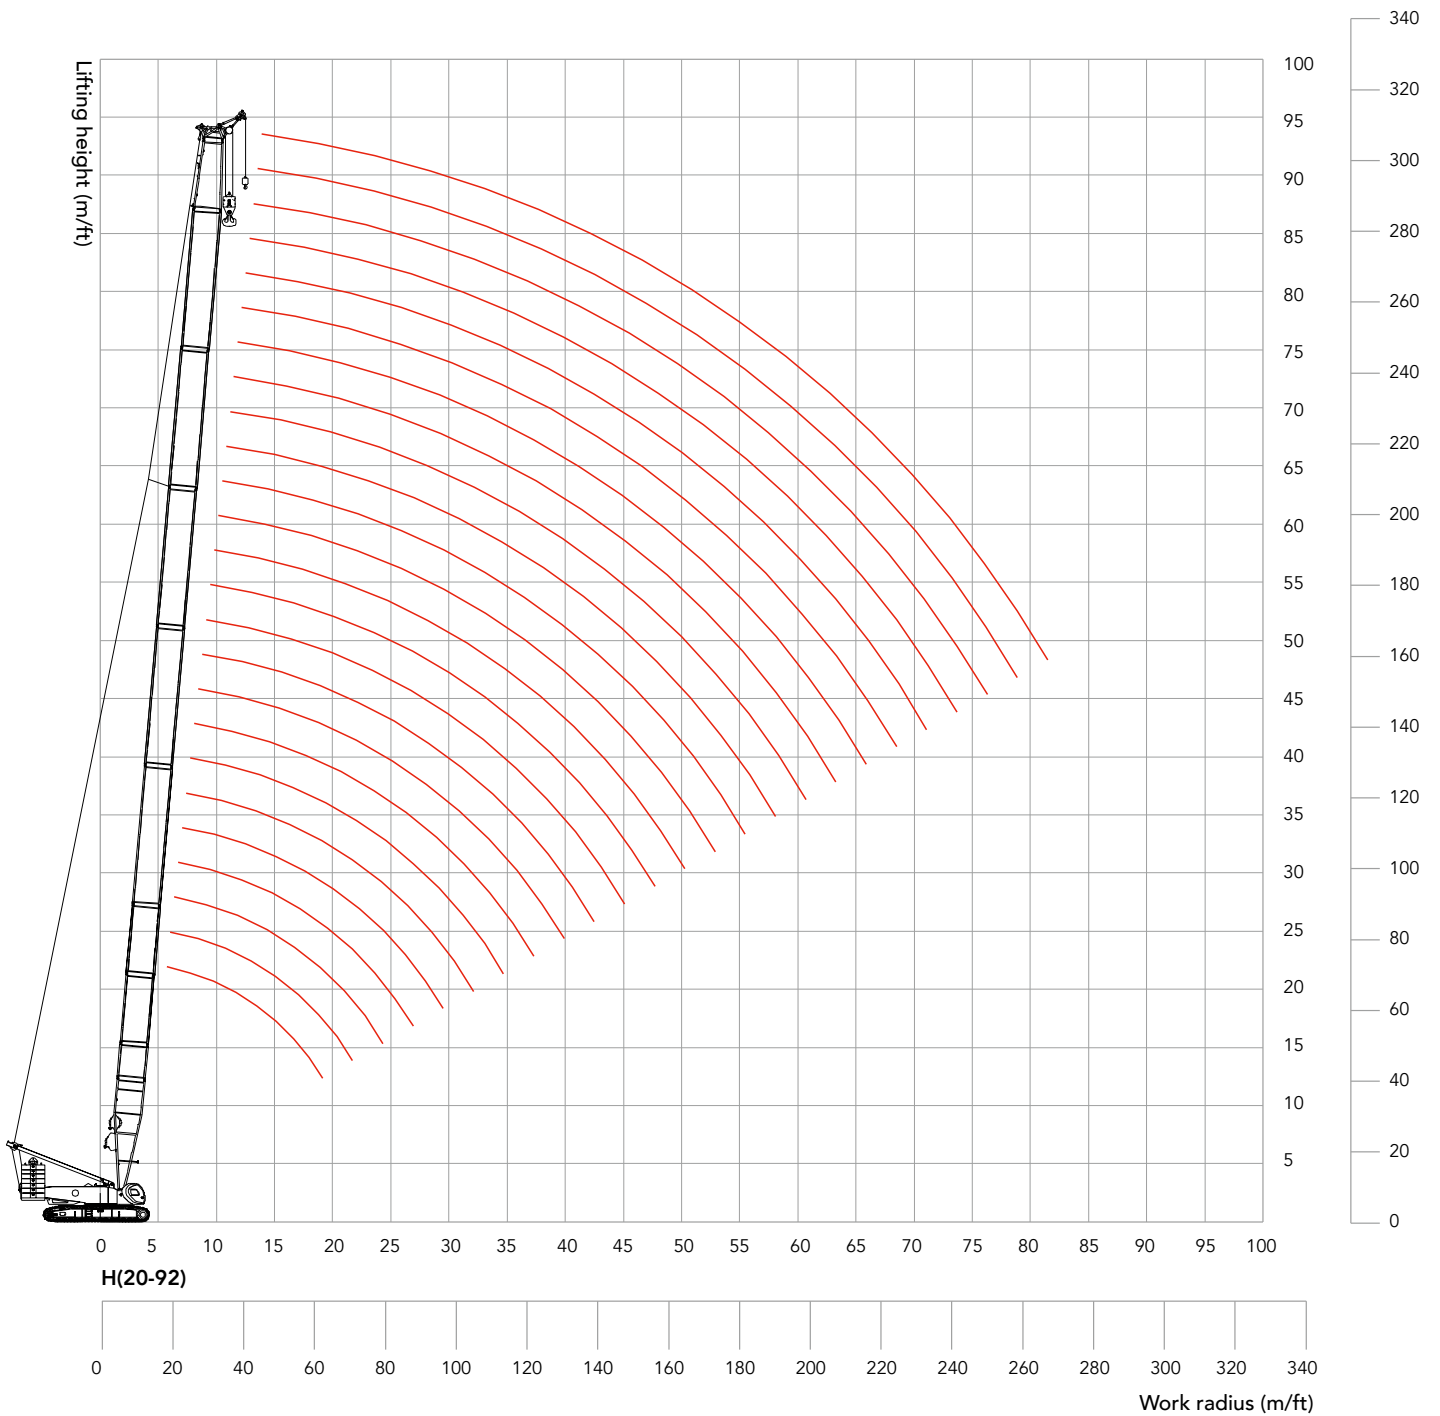

SCA2600A | WORKING RADIUS IN H CONFIGURATION

Specifications are subject to change without prior notification.

SCA2600A | LOAD CHART OF H CONFIGURATION

Boom length 65.6-301.8 ft; Rear Counterweight 220.5Klb; Carbody Counterweight 101.4Klb