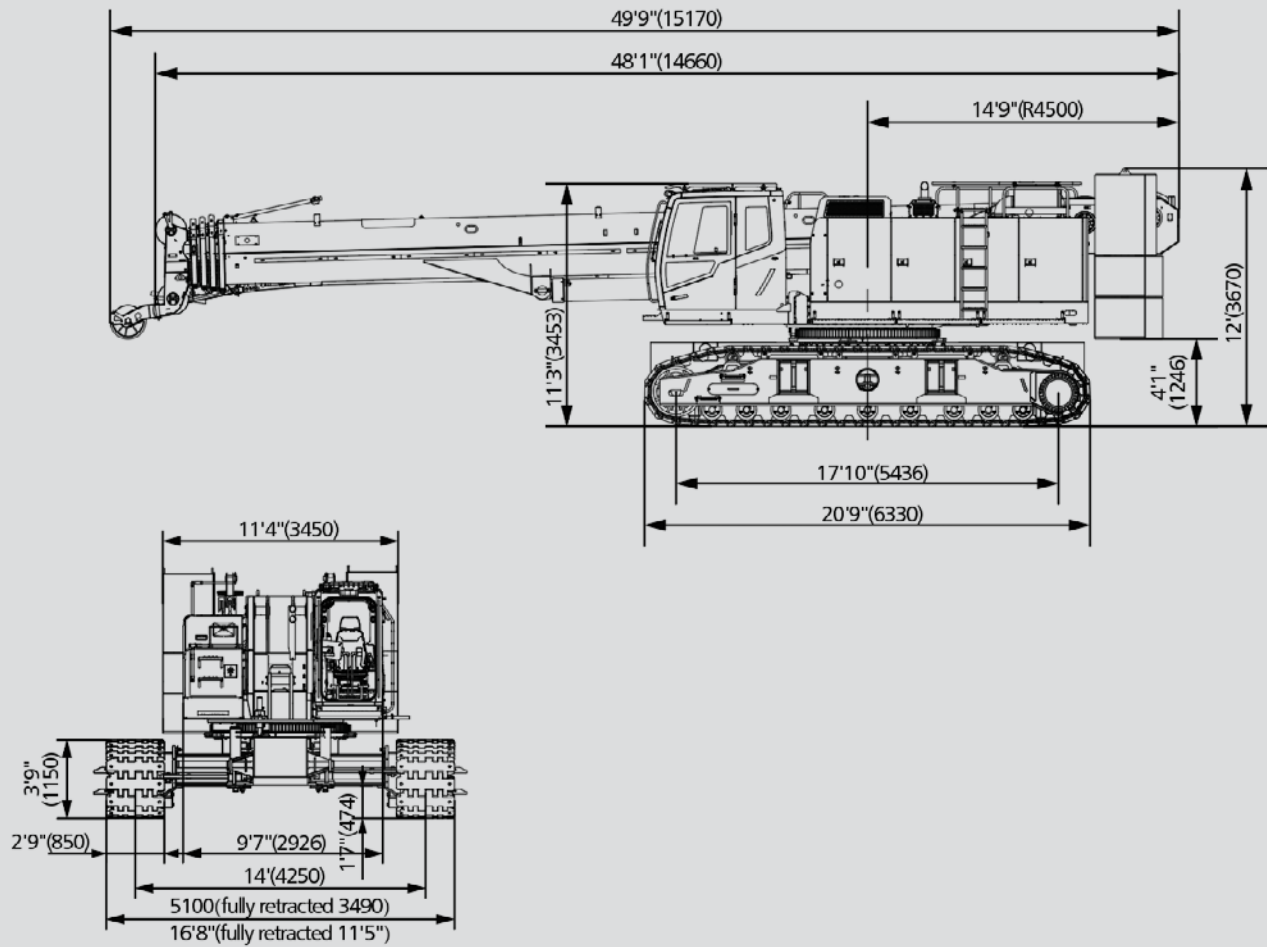

Model SCA800TB | SERIES

DIMENSIONS

In the interest of continual equipment development, SANY America, Inc. reserves the right to change these specifications at any time without prior notification.