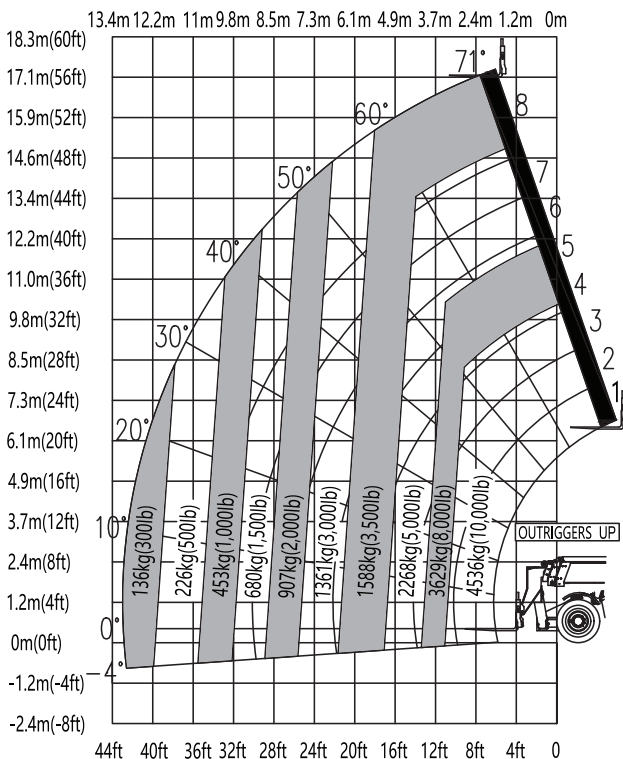

||| **STH1056A**

PRODUCT SPECIFICATIONS

SANY

STANDARD FEATURES

- Large cab offers improved operator comfort and reduced fatigue
- Axle-mounted stabilizers allow for smoother frame leveling when deployed
- Wide-angle rear camera gives unobstructed view behind the machine
- Simple maintenance with easy fluid level check and convenient access to maintenance items with side-mounted engine

- ➔ **Gross Power**
97 kW / 121 hp
- ➔ **Max Lift Height**
17.13 m / 56' 2"
- ➔ **Max Lift Capacity**
4 536 kg / 10,000 lb
- ➔ **Operating Weight**
15 100 kg / 33,290 lb

PRODUCT SPECIFICATIONS

MODEL: **STH1056A** Telehandler

Machine Parameters

Dimensions

Maximum Lift Height	17.13 m	56' 2"
Maximum Forward Reach	13.08 m	42' 11"
Height, Stowed	2.55 m	8' 4"
Length, Stowed (without Forks)	6.28 m	20' 7"
Width	2.56 m	8' 5"
Wheelbase	3.49 m	11' 5"
Ground Clearance (Center)	0.46 m	1' 6"
Ground Clearance (Axle)	0.45 m	1' 6"
Weight	15,100 kg	33,290 lb

Performance

Maximum Lift Capacity	4 536 kg	10,000 lb
Lift Capacity at Maximum Height	2 267 kg	5,000 lb
Lift Capacity at Maximum Reach	1 361 kg	3,000 lb
Boom (Raise/Lower)	11 sec	14 sec
Boom (Extend/Retract)	15 sec	16 sec
Frame Leveling	+/- 10 degrees	
Maximum Drive Speed	32 kph	20 mph
Outside Turning Radius (4WS)	4.30 m	14' 1"
Auxiliary Hydraulic Flow	63 L/min	17 gpm
Auxiliary Hydraulic Pressure	17 MPa	2,466 psi
Standard Tire Size	400/75-28	