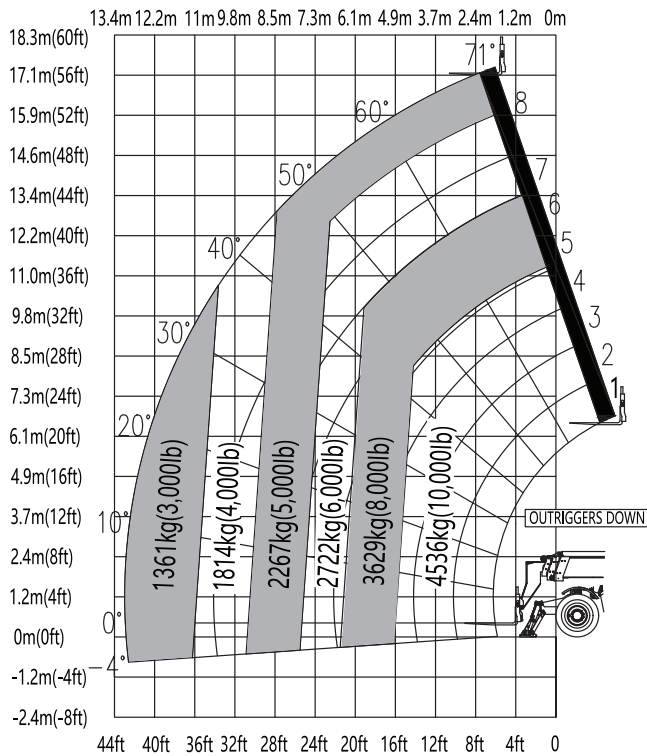

||| **STH1056A**

PRODUCT SPECIFICATIONS

SANY

STANDARD FEATURES

- Large cab offers improved operator comfort and reduced fatigue
- Axle-mounted stabilizers allow for smoother frame leveling when deployed
- Wide-angle rear camera gives unobstructed view behind the machine
- Simple maintenance with easy fluid level check and convenient access to maintenance items with side-mounted engine

- ➔ **Gross Power**
97 kW / 121 hp
- ➔ **Max Lift Height**
17.13 m / 56' 2"
- ➔ **Max Lift Capacity**
4 536 kg / 10,000 lb
- ➔ **Operating Weight**
15 100 kg / 33,290 lb

PRODUCT SPECIFICATIONS

MODEL: **STH1056A** Telehandler

Machine Parameters

Dimensions

Maximum Lift Height	17.13 m	56' 2"
Maximum Forward Reach	13.08 m	42' 11"
Height, Stowed	2.55 m	8' 4"
Length, Stowed (without Forks)	6.28 m	20' 7"
Width	2.56 m	8' 5"
Wheelbase	3.49 m	11' 5"
Ground Clearance (Center)	0.46 m	1' 6"
Ground Clearance (Axle)	0.45 m	1' 6"
Weight	15,100 kg	33,290 lb

Performance

Maximum Lift Capacity	4 536 kg	10,000 lb
Lift Capacity at Maximum Height	2 267 kg	5,000 lb
Lift Capacity at Maximum Reach	1 361 kg	3,000 lb
Boom (Raise/Lower)	11 sec	14 sec
Boom (Extend/Retract)	15 sec	16 sec
Frame Leveling	+/- 10 degrees	
Maximum Drive Speed	32 kph	20 mph
Outside Turning Radius (4WS)	4.30 m	14' 1"
Auxiliary Hydraulic Flow	63 L/min	17 gpm
Auxiliary Hydraulic Pressure	17 MPa	2,466 psi
Standard Tire Size	400/75-28	